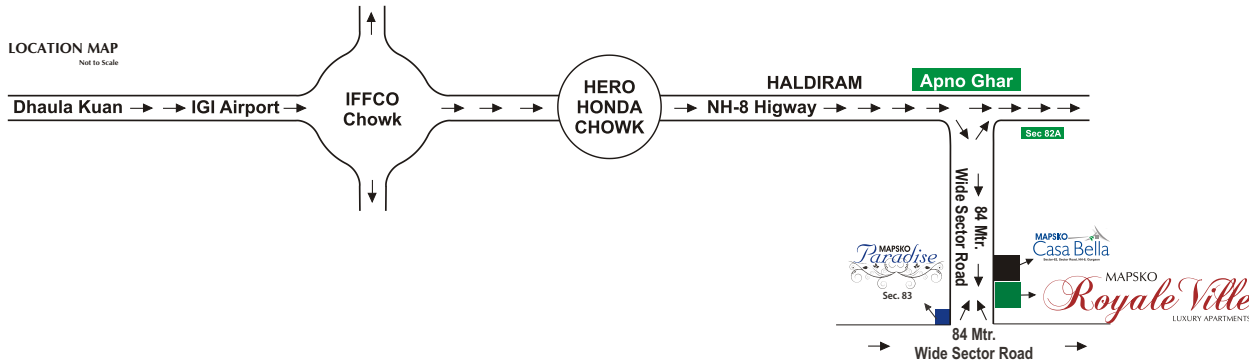

Floor Plan

MAPSKO
Royale Ville
LUXURY APARTMENTS

**Super Area
3500 sq. ft.**

**Unit Type
4 Bedroom + Lounge
+ Servant**

Location Map